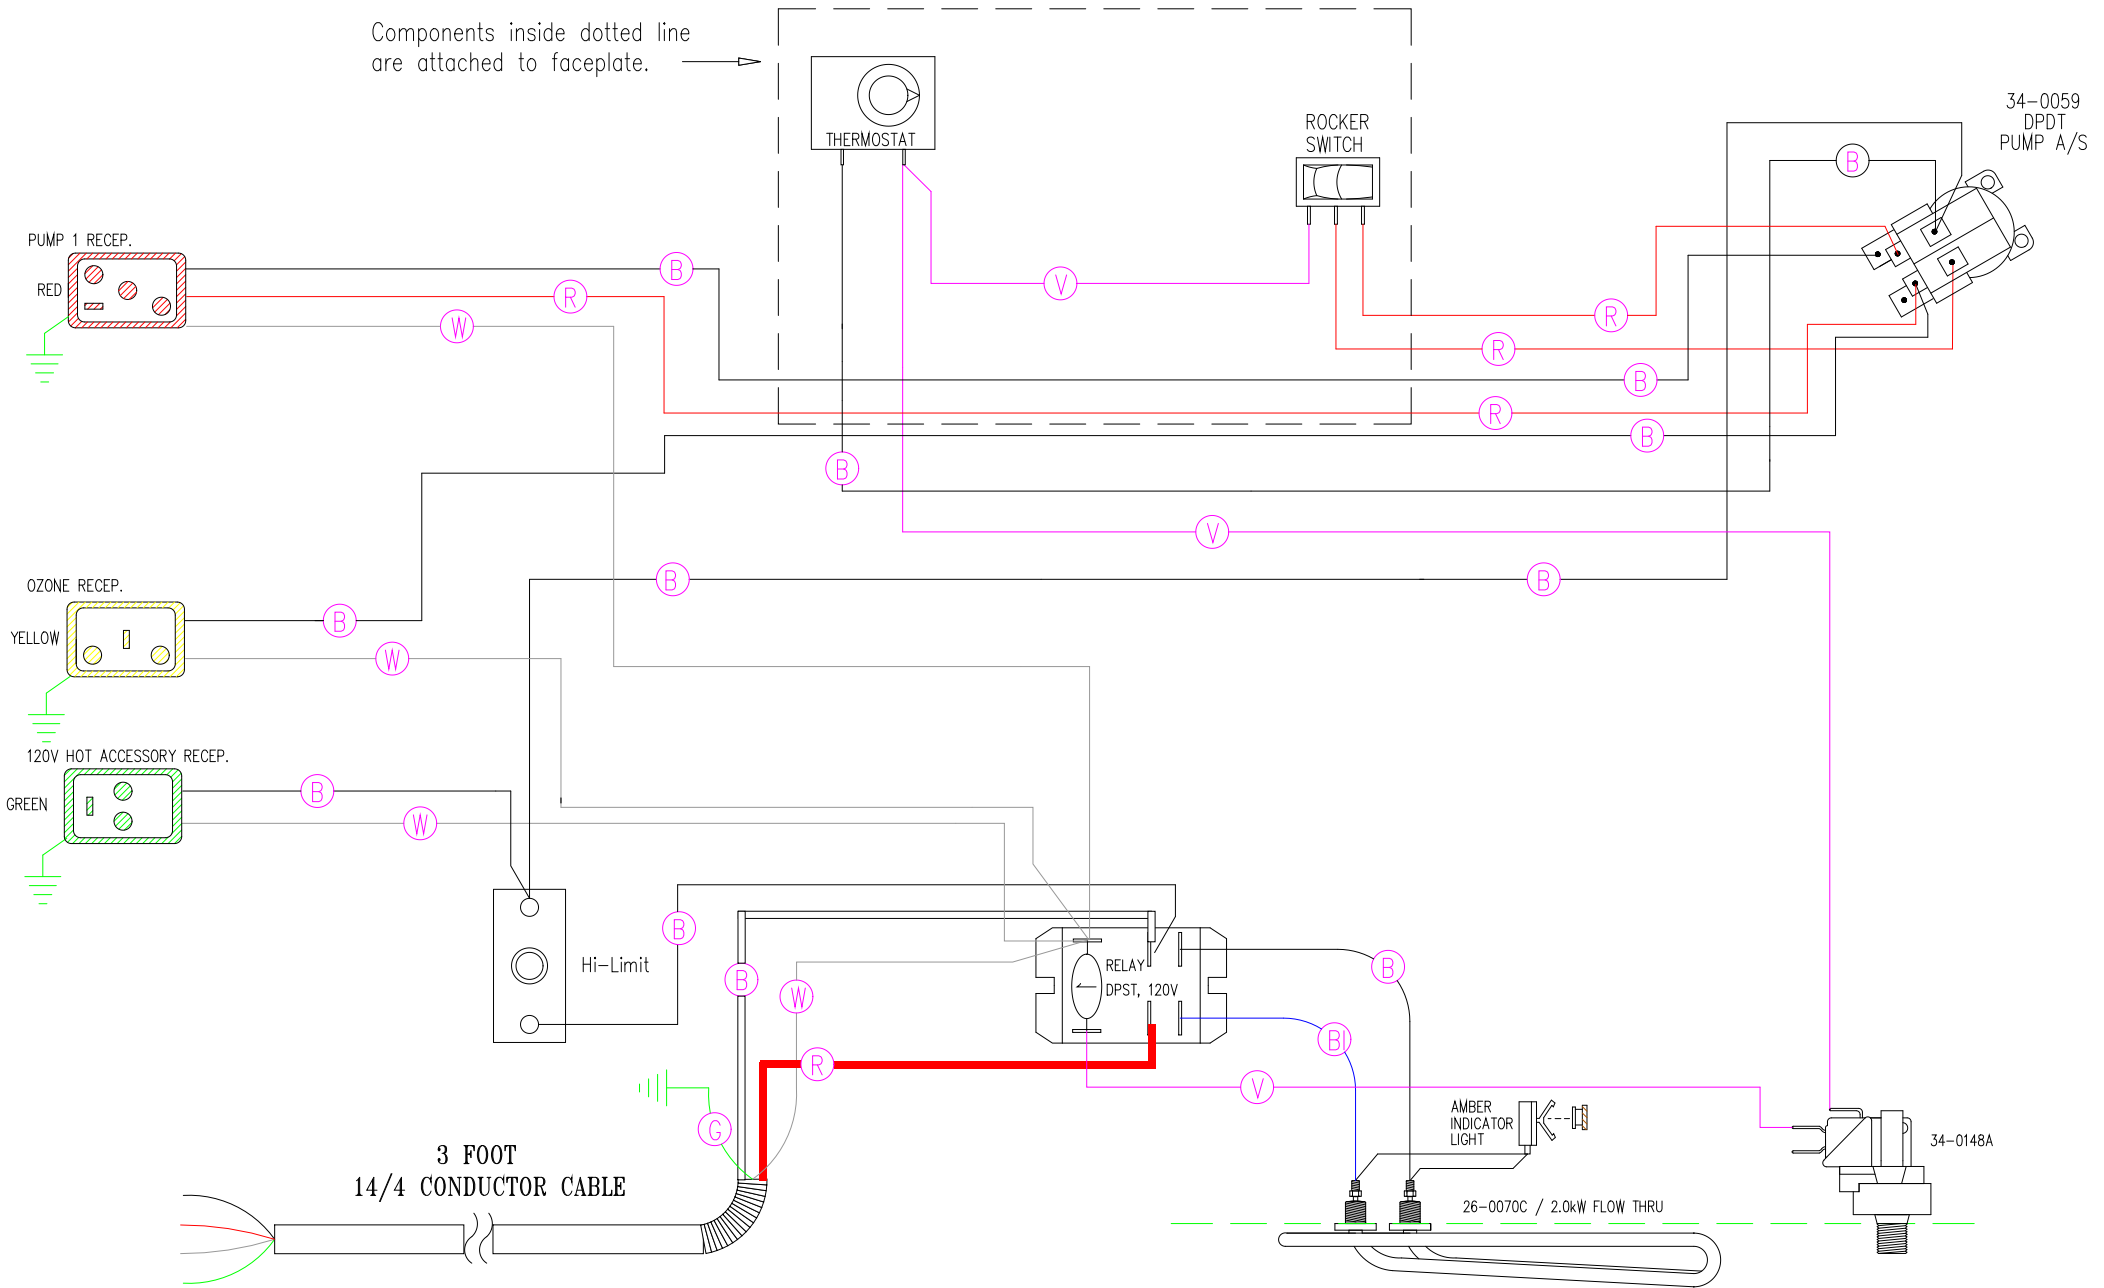

Components inside dotted line are attached to faceplate.

34-0059  
DPDT  
PUMP A/S

**HYDRO-QUIP**  
CORONA, CA 909.273.7575

Manufacture Notes: Install only 120V switched air blower.

⊖(1)⊕ - Indicates Capacitor

Dwg. No.  
**103TO-ABDKQY-E**

Drawn  
BH

Date  
11.08.04

Diagram No.  
**1287**

Rev  
4

Wire Color Code

B - Black	G - Green
Br - Brown	Bl - Blue
R - Red	V - Violet
O - Orange	W - White
Y - Yellow	Gr - Gray